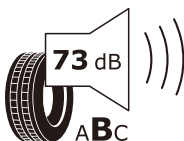

ROYAL PERFORMANCE

255/50R19 107V XL

ENERGY

ROYAL BLACK

2R289H1

255/50R19 107 V

C1

D

C

2020/740